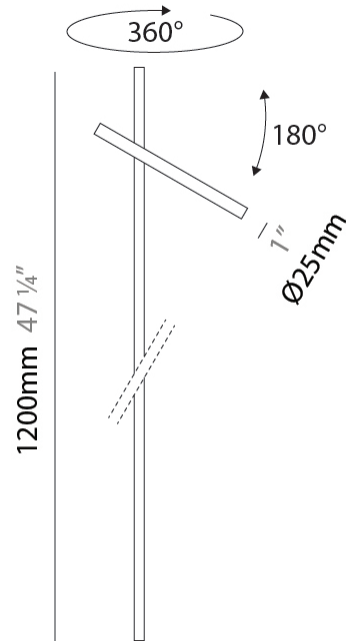

SHANGHAI POST

E9B243-

base number
Color   Finish
Temperature   Options

1. To build a product code in our configurator select the specify button on the base model # product page
2. To build a manual product code on this datasheet choose from the options listed below in blue font and add the suffix to the base model #

GENERAL

Series: Shanghai
Brand: Platek
Division: Exterior
Mounting Type: Post
Mounting Location: Above Ground
Subcategory: Bollard - Garden

PHYSICAL

Shape: Abstract
Diameter (mm): 25
Diameter (in): 1
Height (mm): 1200
Height (in): 47 ¼
Extension (mm): 350
Extension (in): 13 ¾
Light Distribution: Direct
Screws: No visible screws
Fixture Finish: [ANT](#) / [BLK](#) / [BRZ](#) / [COR](#) / [FGR](#) / [GRY](#) / [RSB](#) / [WHI](#)
Fixture Material: Aluminum

ELECTRICAL

Lamp Type: LED
Input Wattage (W): 7.3
Total Output Wattage (W): 6.4
Dimming: Non-Dimmable
Driver Included: No
Driver Location: Remote
Driver Type: Constant Voltage - Universal
Driver Class: Class 2
Input Voltage (V): 120 - 277
Output Voltage (V): 24
Upon Request: SC power - DPH0300024ST (Phase Dimming)

LED

Color Temperature (°K): [2700](#) / [3000](#)
Max. Delivered Lumen (lm): 530
Nominal Lumen (lm): 700
CRI: >90 CRI
Lamp Life (hrs): 60000

OPTICAL

Optic°: 120

RATINGS AND CERTIFICATIONS

Certified By: Certified for North American Standards
IP rating: IP65
IK Rating: IK05

PROJECT
TYPE
SPECIFIER
QUANTITY
DATE